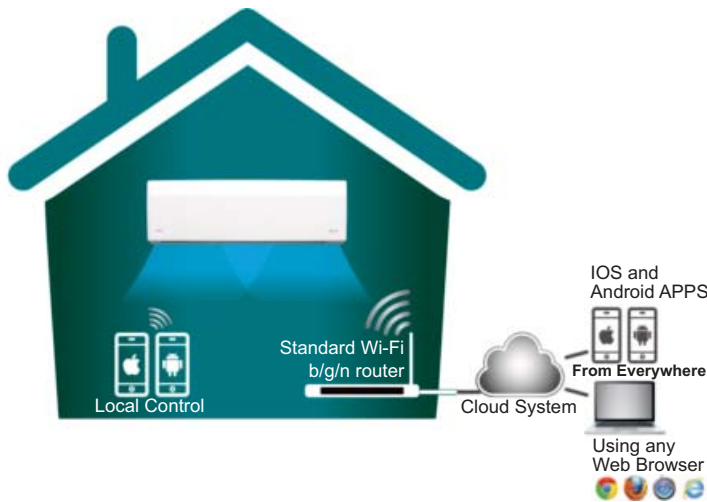

# Wi-Fi Device

Control Your Fujitsu Mini-Split From Anywhere

Remotely manage your mini-split system using a simple smartphone, tablet or PC via the Internet.

## How does it work?

- The mini-splits are controlled from a webpage or using an iOS or Android APP in a very intuitive way.
- A wireless (Wi-Fi) device installed in each unit controls the operation.
- A Server in the cloud manages the whole process.

## Features

- Turn the mini-split on before arriving home.
- Change the program if the user is arriving late.
- Know the current room temperature of your home.
- Check if the unit is still on once out of your home and turn it off.
- Program the mini-split with a calendar scheduler in an easy, intuitive way.
- Available in several languages. (Also °C and °F)
- Save money without losing comfort.
- Get instant alarm notifications.

### IR Wireless Module

Model: FJ-IR-WIFI-1NA

**For:**  
Wall Mounts  
Floor Mounts