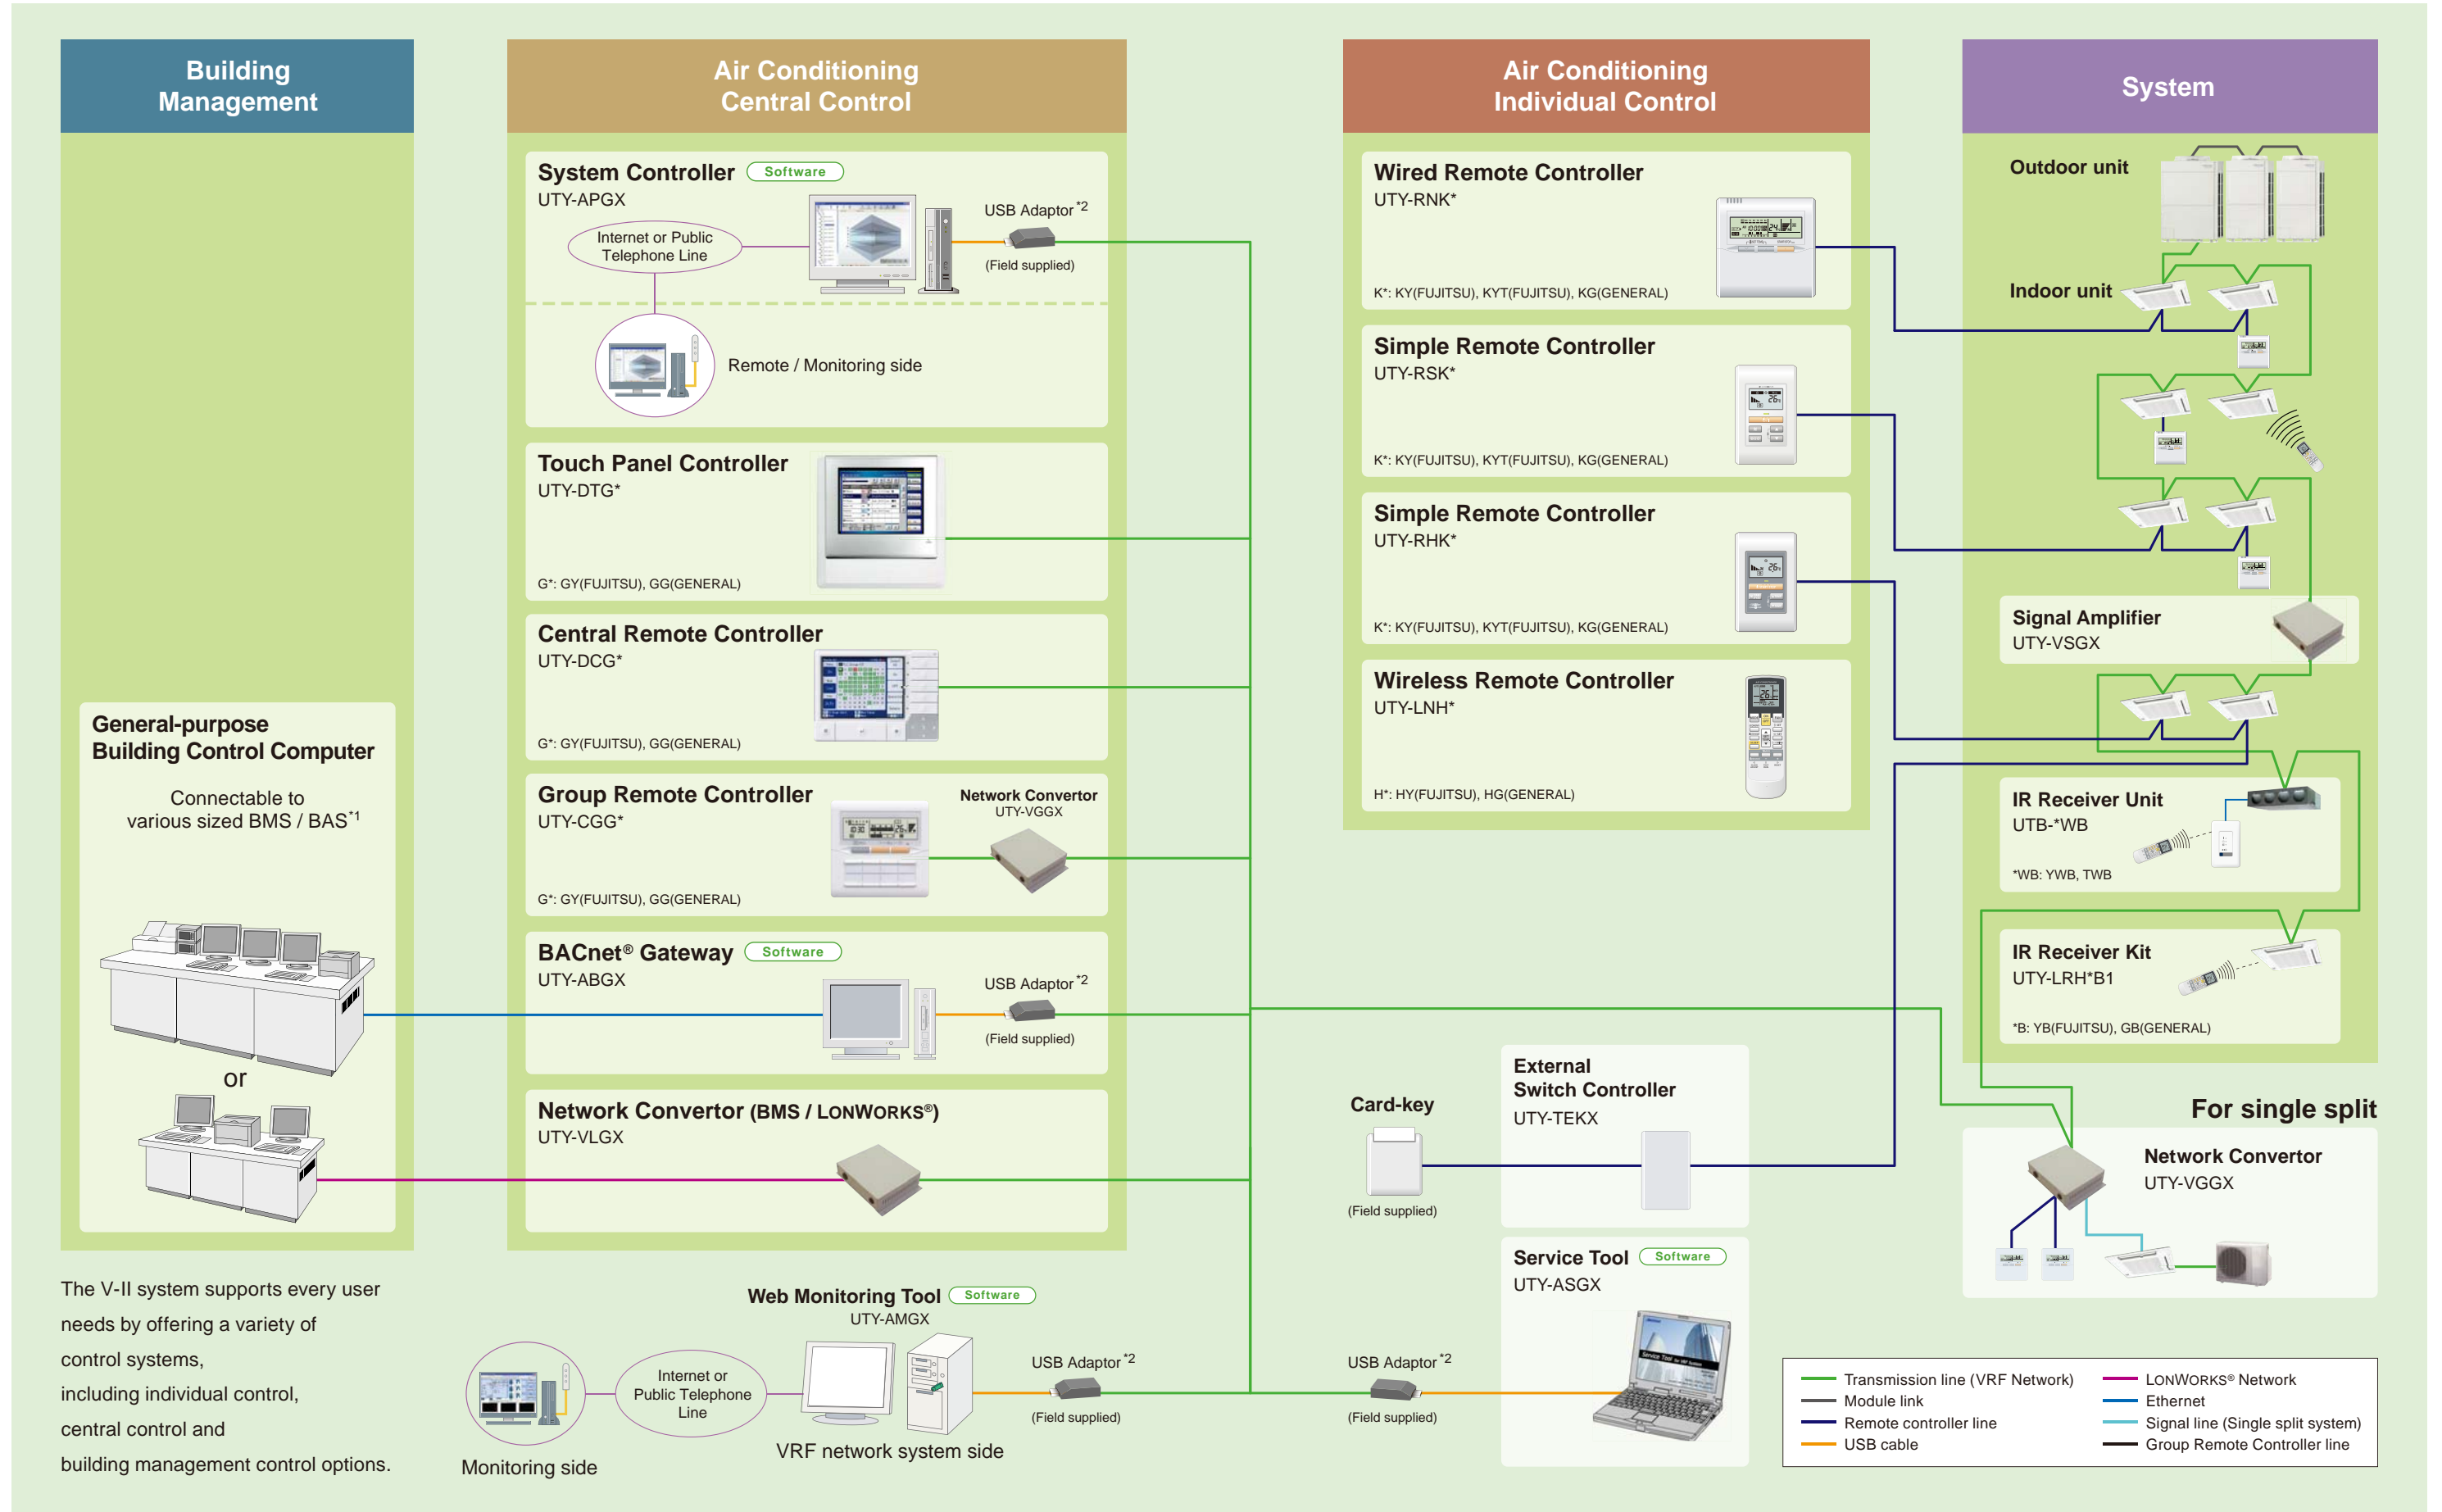

# Control System Diagram

\*1. BMS/BAS: Building Management System / Building Automation System \*2. USB Adaptor is U10 USB Network Interface of Echelon® Corporation.